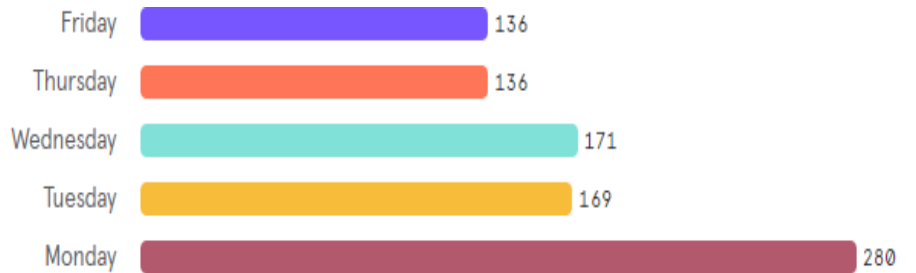

## E-Consult data for June 2026.

Jun 1, 2026 - Jun 7, 2026  
Overall 899

Jun 8, 2026 - Jun 14, 2026  
Overall 892

Jun 15, 2026 - Jun 21, 2026  
Overall 897

Jun 22, 2026 - Jun 28, 2026  
Overall 815

Monday 29<sup>th</sup> and Tuesday 30<sup>th</sup> June