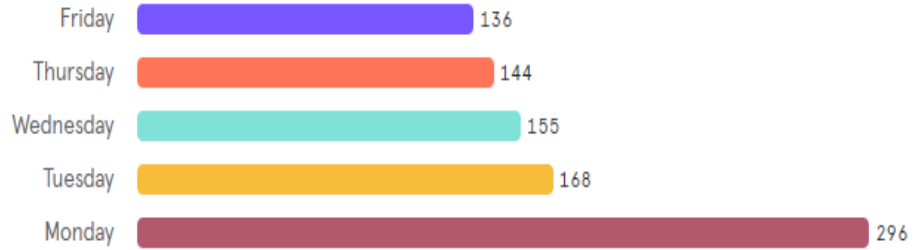

## E-Consult data for June 2026.

Jun 1, 2026 - Jun 7, 2026  
Overall 899

Jun 8, 2026 - Jun 14, 2026  
Overall 892

Jun 15, 2026 - Jun 21, 2026  
Overall 897

Jun 22, 2026 - Jun 28, 2026  
Overall 815

Monday 29<sup>th</sup> and Tuesday 30<sup>th</sup> June