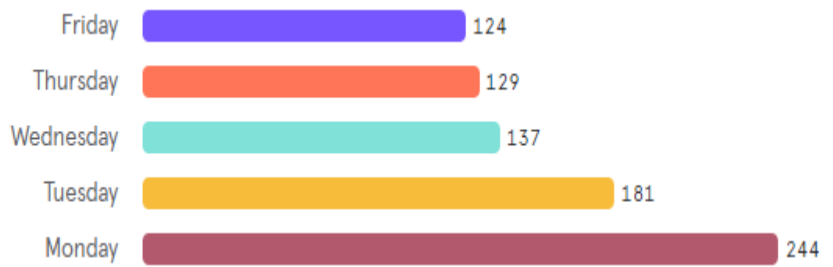

## E-Consult data for June 2026.

Jun 1, 2026 - Jun 7, 2026  
Overall 899

Jun 8, 2026 - Jun 14, 2026  
Overall 892

Jun 15, 2026 - Jun 21, 2026  
Overall 897

Jun 22, 2026 - Jun 28, 2026  
Overall 815

Monday 29<sup>th</sup> and Tuesday 30<sup>th</sup> June