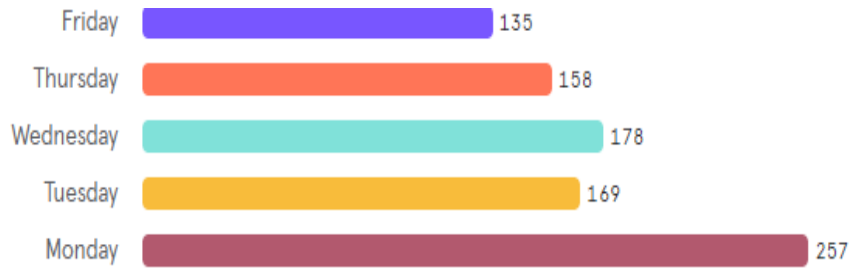

## E-Consult data for June 2026.

Jun 1, 2026 - Jun 7, 2026  
Overall 899

Jun 8, 2026 - Jun 14, 2026  
Overall 892

Jun 15, 2026 - Jun 21, 2026  
Overall 897

Jun 22, 2026 - Jun 28, 2026  
Overall 815

Monday 29<sup>th</sup> and Tuesday 30<sup>th</sup> June